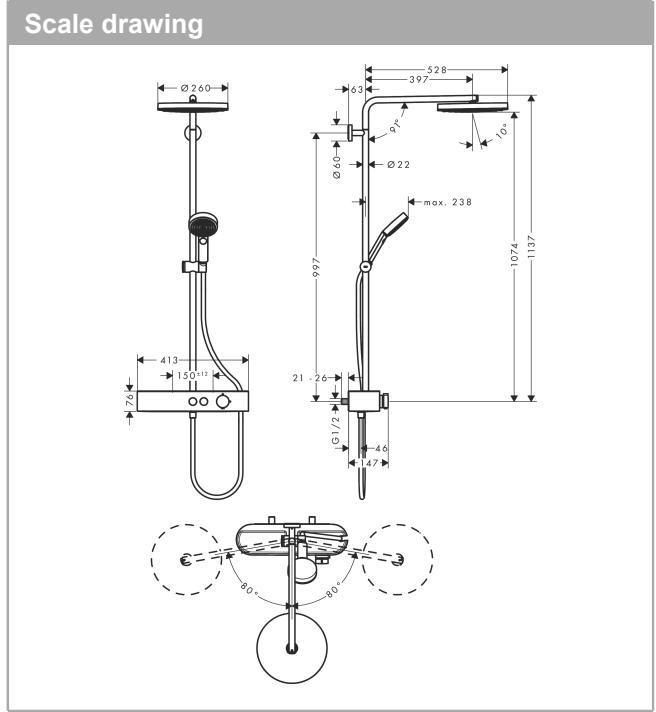

Pulsify S
Showerpipe 260 1jet EcoSmart with ShowerTablet Select 400
Finish: **Matt White** Article Number: **24221700**