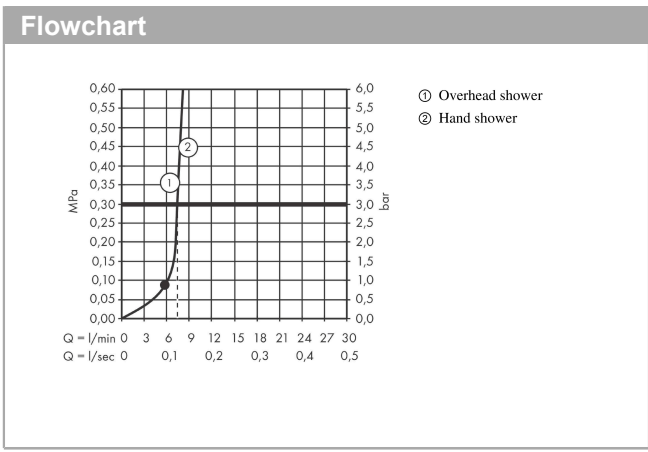

Pulsify S
Showerpipe 260 1jet EcoSmart with ShowerTablet Select 400
Finish: **Matt White** Article Number: **24221700**