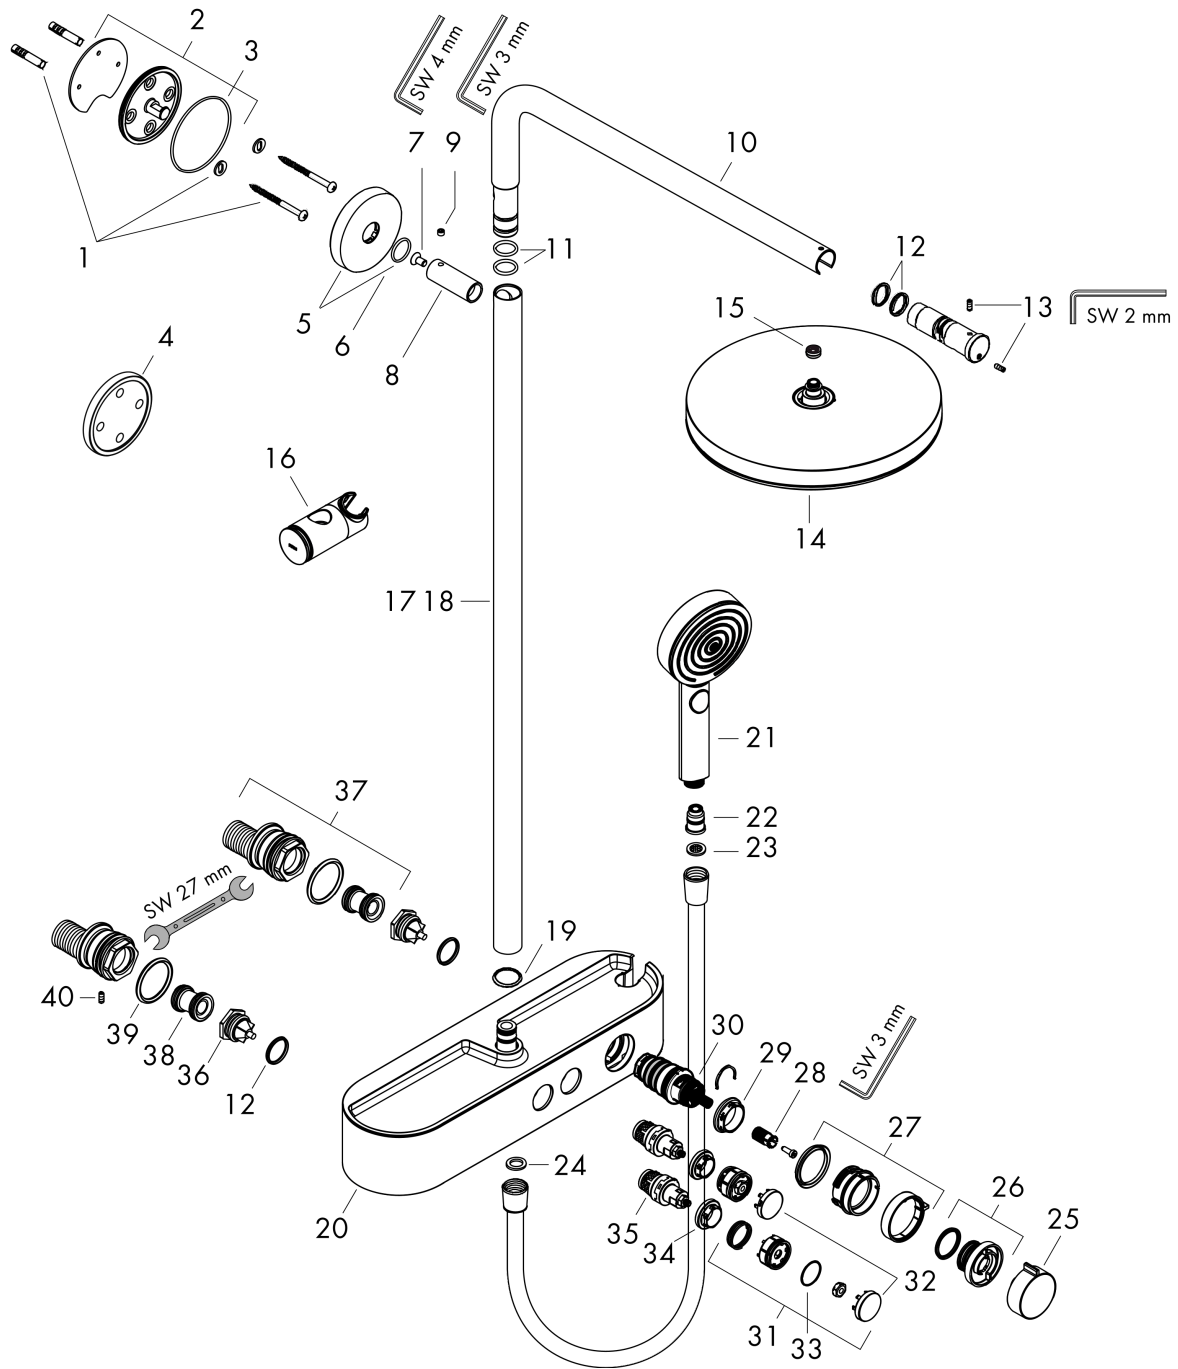

Pulsify S
Showerpipe 260 1jet EcoSmart with ShowerTablet Select 400
Finish: **Matt White** Article Number: **24221700**

Exploded Drawing

Year of production: >01/23

Pulsify S

Showerpipe 260 1jet EcoSmart with ShowerTablet Select 400

Finish: **Matt White** Article Number: **24221700**

Spare part list

Year of production: >01/23

Pos.	Description	Article Number	PC	PU
1	mounting set	98716000	5	1
2	wall flange	95687000	9	1
3	O-ring 72x2	98395000	1	1
4	tile-matching-disk 7 mm	95239000	5	1
5	escutcheon Ø 60 mm	95692700	56	1
6	O-ring 20x2	98165000	1	1
7	screw	92137000	2	1
8	sleeve	92166700	59	1
9	hollow set screw M6x5	98447000	1	1
10	shower arm cpl.	94831700	65	1
11	O-ring 17x2,5	98387000	1	1
12	O-ring 17x2	98199000	1	1
13	hollow set screw M4x10	97667000	1	1
14	head shower	94880700	69	1
15	flow limiter (9 l/min)	95659000	3	1
16	support, assy	93517700	61	1
17	pipe 973 mm / Ø 22 mm	92468700	65	1
18	pipe 1030 mm	95915700	65	1
19	pipe 1400 mm	95983700	66	1
20	sealing foil	94795000	1	1
21	Thermostat	87855700	72	1
22	handshower	24110700	98	1
23	seal	98058000	1	1
24	handle	94403700	59	1
25	safety set	94404000	9	1
26	handle	94405700	57	1
27	handle fixing set	92136000	6	1
28	nut	98913000	6	1
29	thermostat cartridge	98282000	14	1
30	spring with sleeve	92340000	4	1
31	set of symbols	98367700	60	1
32	O-ring 20x1	98140000	1	1
33	nut	98368000	4	1
34	shut off unit	95758000	14	1
35	non return valve (pressure-resistant up to 2 MPa)	95773000	8	1
36	set of S-unions	95772000	13	1
37	noise reduction	96429000	2	1
38	O-ring 29x3	98371000	2	1
39	hollow set screw M6x16 including o-ring 29x3	98372000	3	1