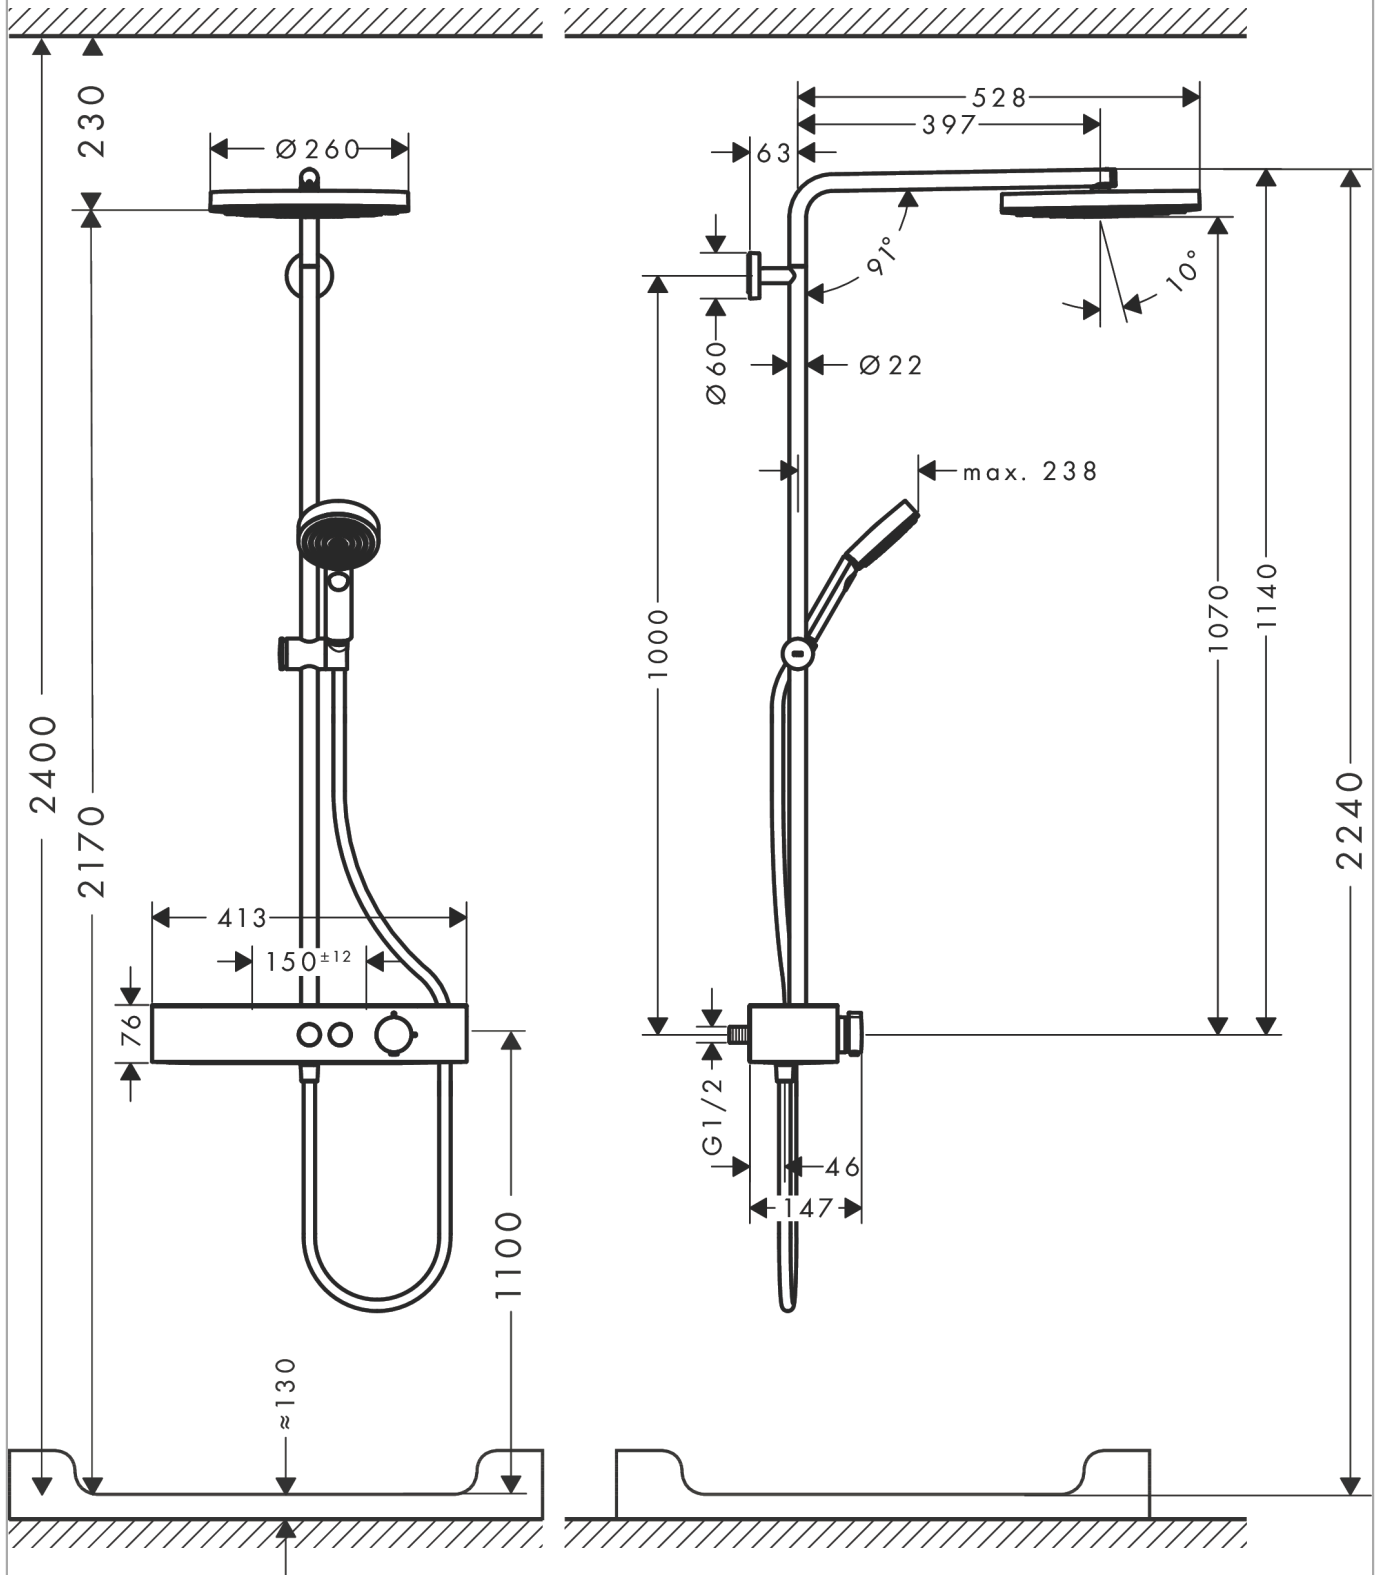

Pulsify S
Showerpipe 260 1jet EcoSmart with ShowerTablet Select 400
Finish: **Matt White** Article Number: **24221700**

Installation examples